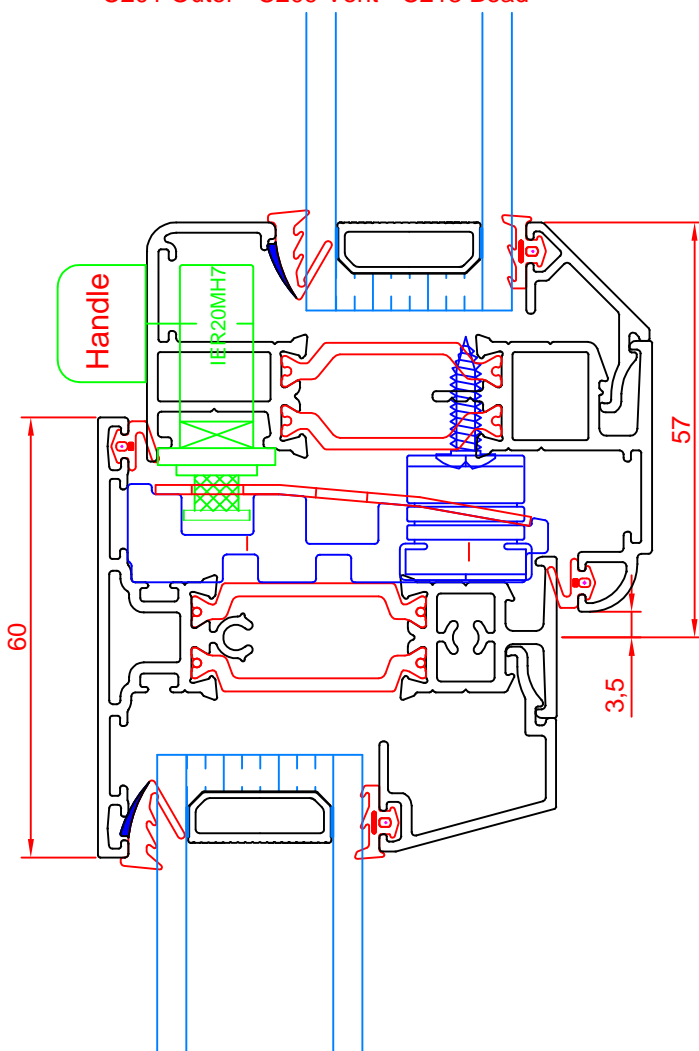

C201 Outer
 C209 External glaze Ovolo Vent
 C213 Vent bead
 C210 Fix bead
 C204 Transome

C201 Outer - C209 Vent - C213 Bead

Screw fix corner cleat
 CC307 9.7mm cleat M4 offset (Outer)
 CC302 7.4mm cleat M4 (Outer)
 CC303 9.9mm cleat M4 offset (Vent)
 CC304 14.9mm - 5 thick cleat M4 (Vent)
 694 M4x10 Socket head
 697 M4x6 CSK

Crimping corner
 CC207 9.7mm cleat (Outer)
 CC202 7.4mm cleat (Outer)
 CC203 9.9mm cleat (Vent)
 CC204 14.9mm cleat (Vent)

TP3 T plate (Transome)
 PG008 Flipper
 E020 Bead gasket
 WG034 Wedge gasket
 FO17 20x62 foam

IER 400 to 1000 spag rod
 LK20 Keep
 17mm stack height hinge

C204 Transome - C209 Vent - C213 V Bead - C210 fix bead

C201 Outer - C210 Bead