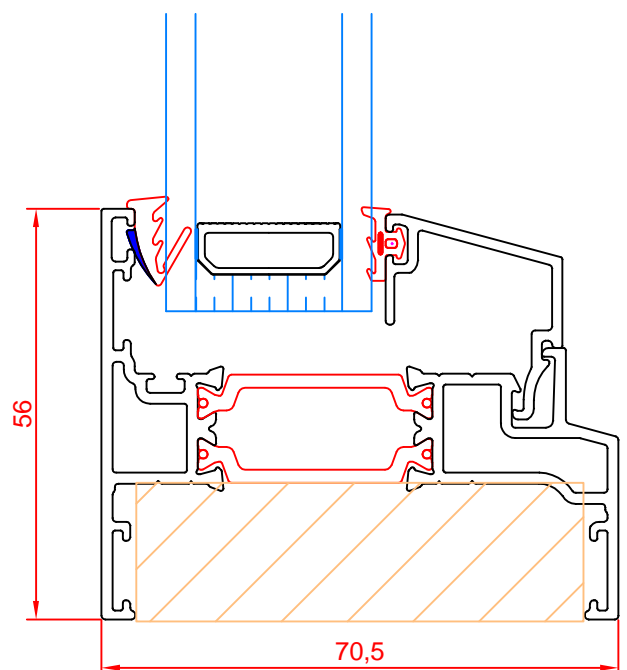

C201 Outer
 C209 External glaze Ovolo Vent
 C213 Vent bead
 C210 Fix bead
 C204 Transome

C201 Outer - C209 Vent - C213 Bead

Screw fix corner cleat
 CC307 9.7mm cleat M4 offset (Outer)
 CC302 7.4mm cleat M4 (Outer)
 CC303 9.9mm cleat M4 offset (Vent)
 CC304 14.9mm - 5 thick cleat M4 (Vent)
 694 M4x10 Socket head
 697 M4x6 CSK

Crimping corner
 CC207 9.7mm cleat (Outer)
 CC202 7.4mm cleat (Outer)
 CC203 9.9mm cleat (Vent)
 CC204 14.9mm cleat (Vent)

TP3 T plate (Transome)
 PG008 Flipper
 E020 Bead gasket
 WG034 Wedge gasket
 FO17 20x62 foam

IER 400 to 1000 spag rod
 LK20 Keep
 17mm stack height hinge

C204 Transome - C209 Vent - C213 V Bead - C210 fix bead

C201 Outer - C210 Bead