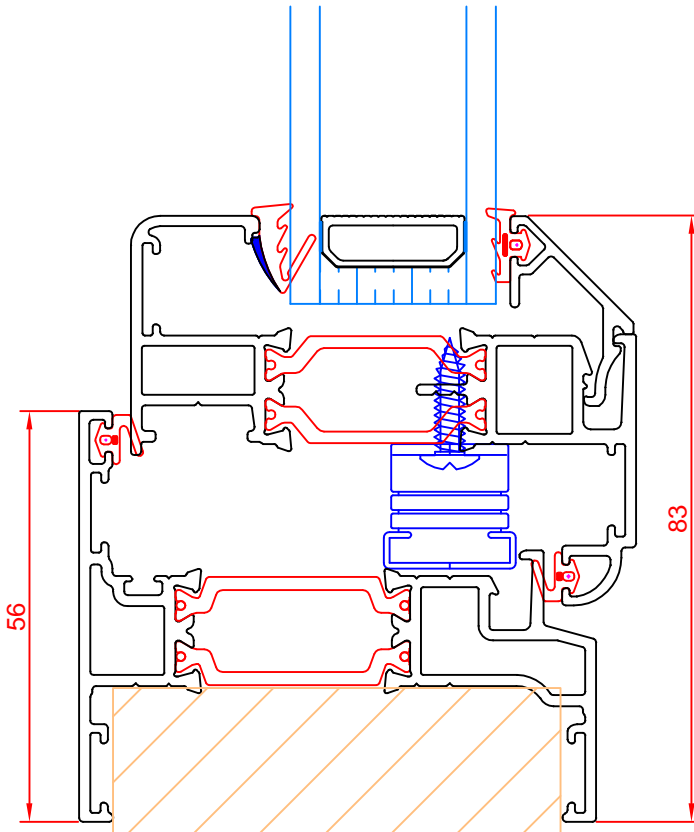

C201 Outer
 C209 External glaze Ovolo Vent
 C213 Vent bead
 C210 Fix bead
 C204 Transome

C201 Outer - C209 Vent - C213 Bead

Screw fix corner cleat
 CC307 9.7mm cleat M4 offset (Outer)
 CC302 7.4mm cleat M4 (Outer)
 CC303 9.9mm cleat M4 offset (Vent)
 CC304 14.9mm - 5 thick cleat M4 (Vent)
 694 M4x10 Socket head
 697 M4x6 CSK

Crimping corner
 CC207 9.7mm cleat (Outer)
 CC202 7.4mm cleat (Outer)
 CC203 9.9mm cleat (Vent)
 CC204 14.9mm cleat (Vent)

TP3 T plate (Transome)
 PG008 Flipper
 E020 Bead gasket
 WG034 Wedge gasket
 FO17 20x62 foam

IER 400 to 1000 spag rod
 LK20 Keep
 17mm stack height hinge

C204 Transome - C209 Vent - C213 V Bead - C210 fix bead

C201 Outer - C210 Bead